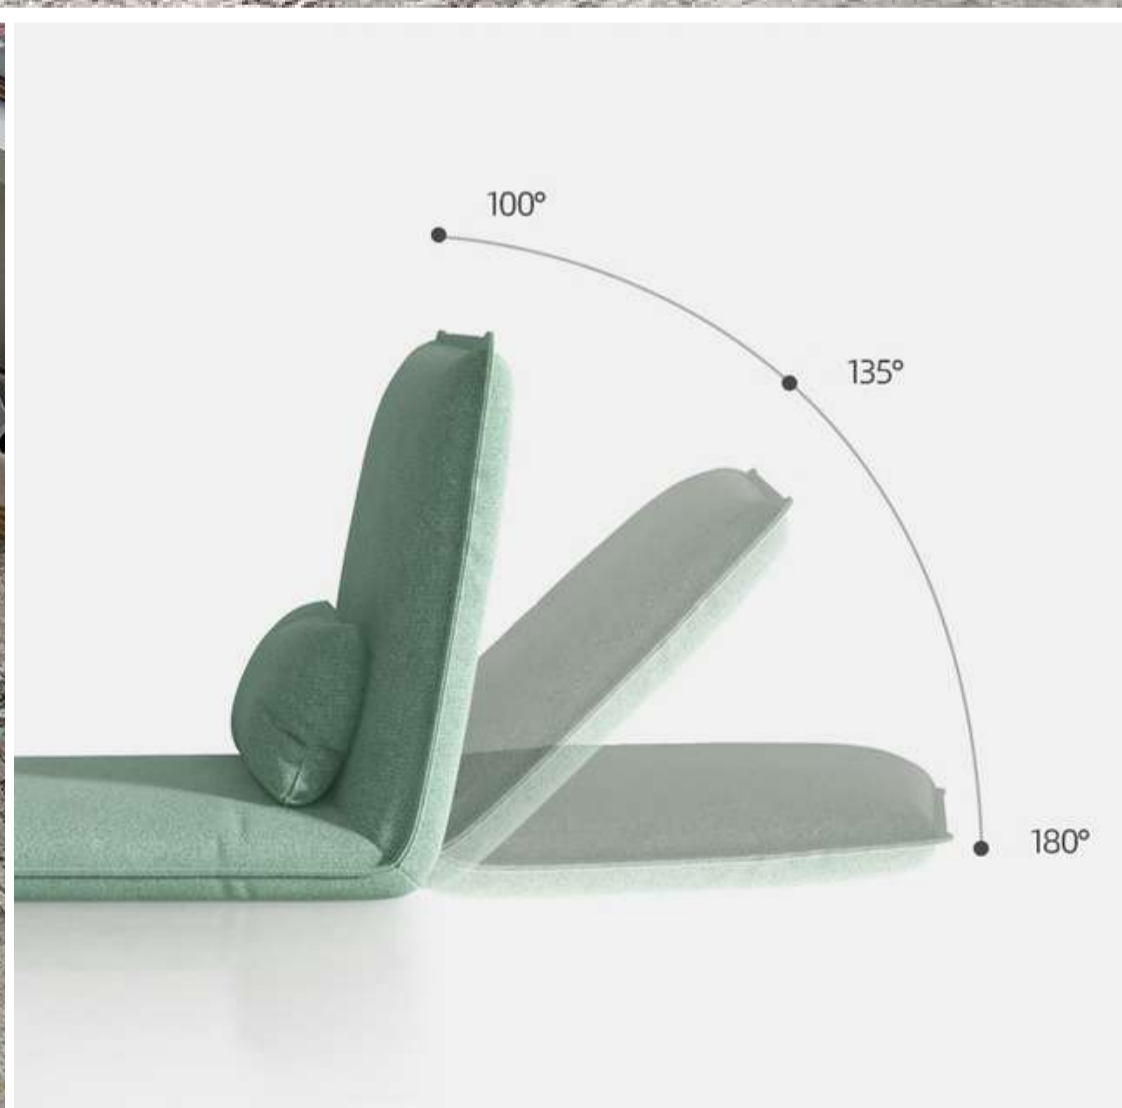

MOQ 30 SETS

CL2009

NEW DESIGN

SIZE:
800*850*920

CL2010

CL2013

ELECTRIC SOFA BED

By remote control

CL2000

SIZE:
2070*1030*810

CL2001

SIZE:
2 SEATER 2200MM
3 SEATER 3150MM
4 SEATER 4100MM

CL2002

MINIMALIST

Smart Sofa Bed

SIZE: 2 SEATER / 3 SEATER / 4 SEATER