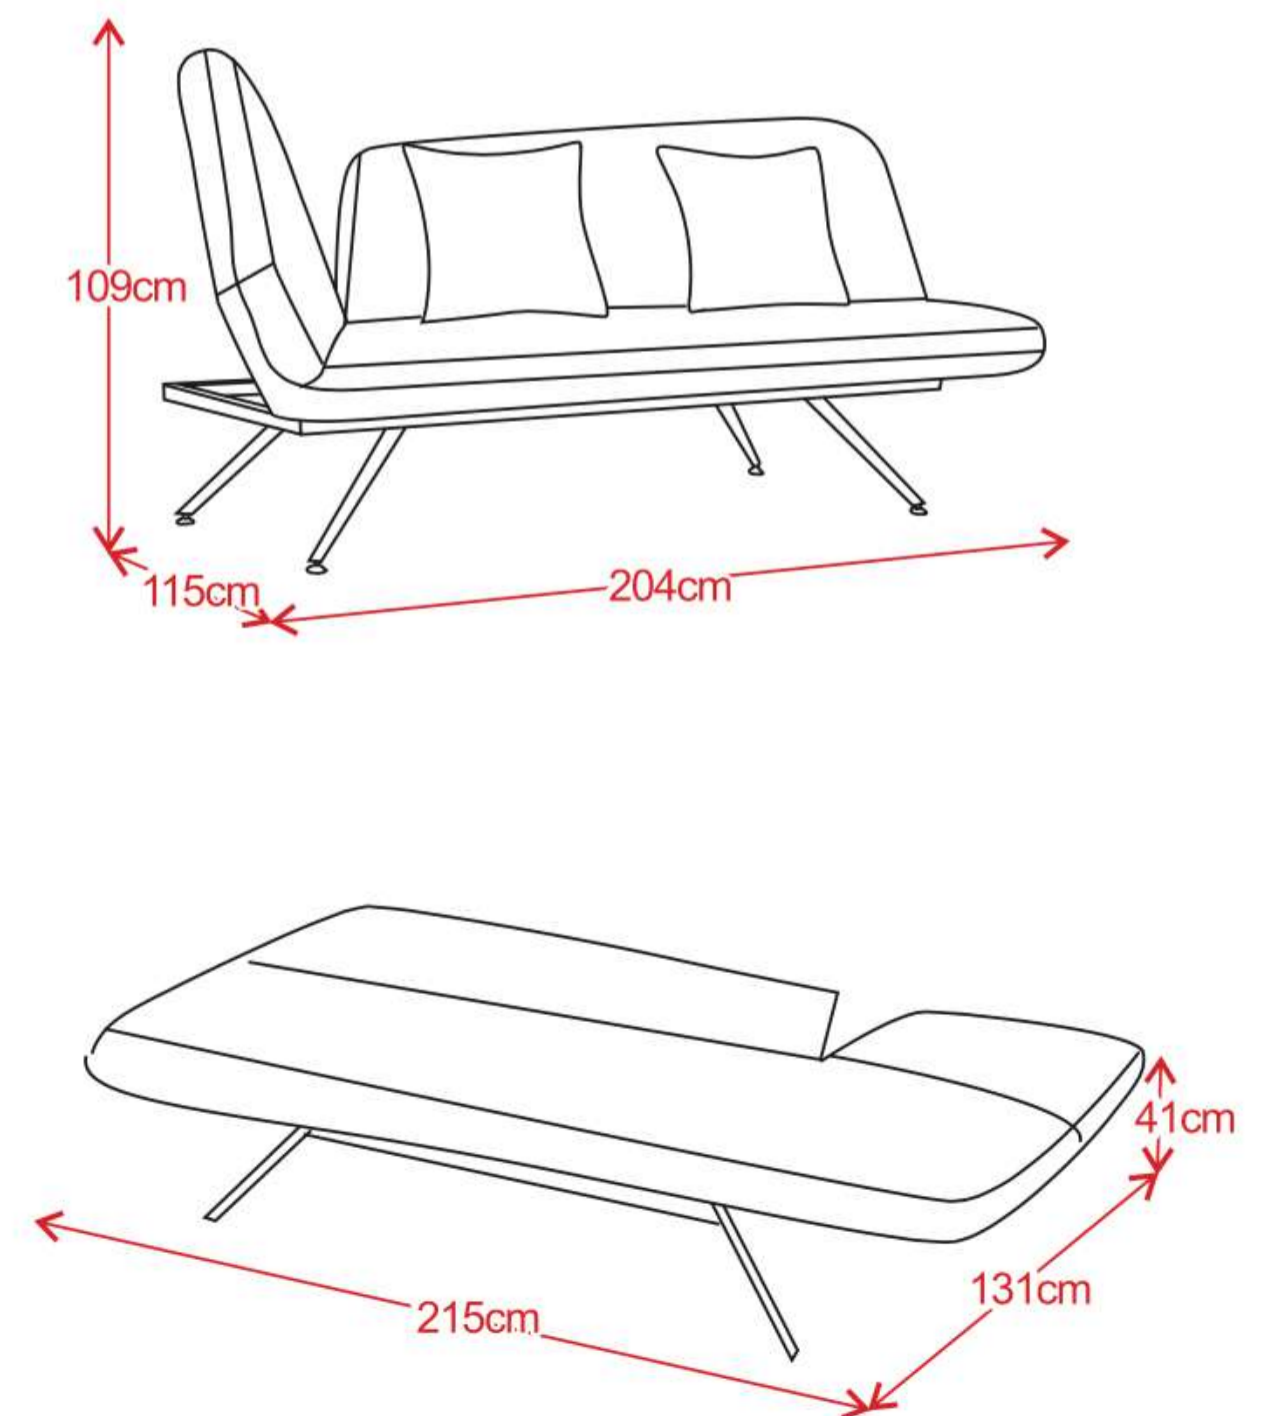

- BOLD THICKEN
- POLISHING
- LOAD BEARING 500KG

- safety fence
- Rounded corners
- anti-bumping, peace of mind

SOFA BUNK BED

SIZE:
2280*960*900

2022 MULTI-FUNCTIONAL SOFA BED

A Sofa, A Bed, A Working Table
With Storage & USB Port

MOQ 30 SETS

CL2009

NEW DESIGN

SIZE:
800*850*920

CL2010

CL2013

ELECTRIC SOFA BED

By remote control

CL2000

SIZE:
2070*1030*810

CL2001

SIZE:
2 SEATER 2200MM
3 SEATER 3150MM
4 SEATER 4100MM

CL2002

MINIMALIST

Smart Sofa Bed

SIZE: 2 SEATER / 3 SEATER / 4 SEATER

CL2007

SIZE: 2 SEATER / 3 SEATER / 4 SEATER

SIZE:
2 SEATER 2200MM
3 SEATER 3200MM
4 SEATER 4100MM

SIZE:
2 SEATER 2100MM
3 SEATER 2900MM
4 SEATER 3700MM

www.cozylifefurniture.com

Foshan Cozylife Furniture Co.,Ltd