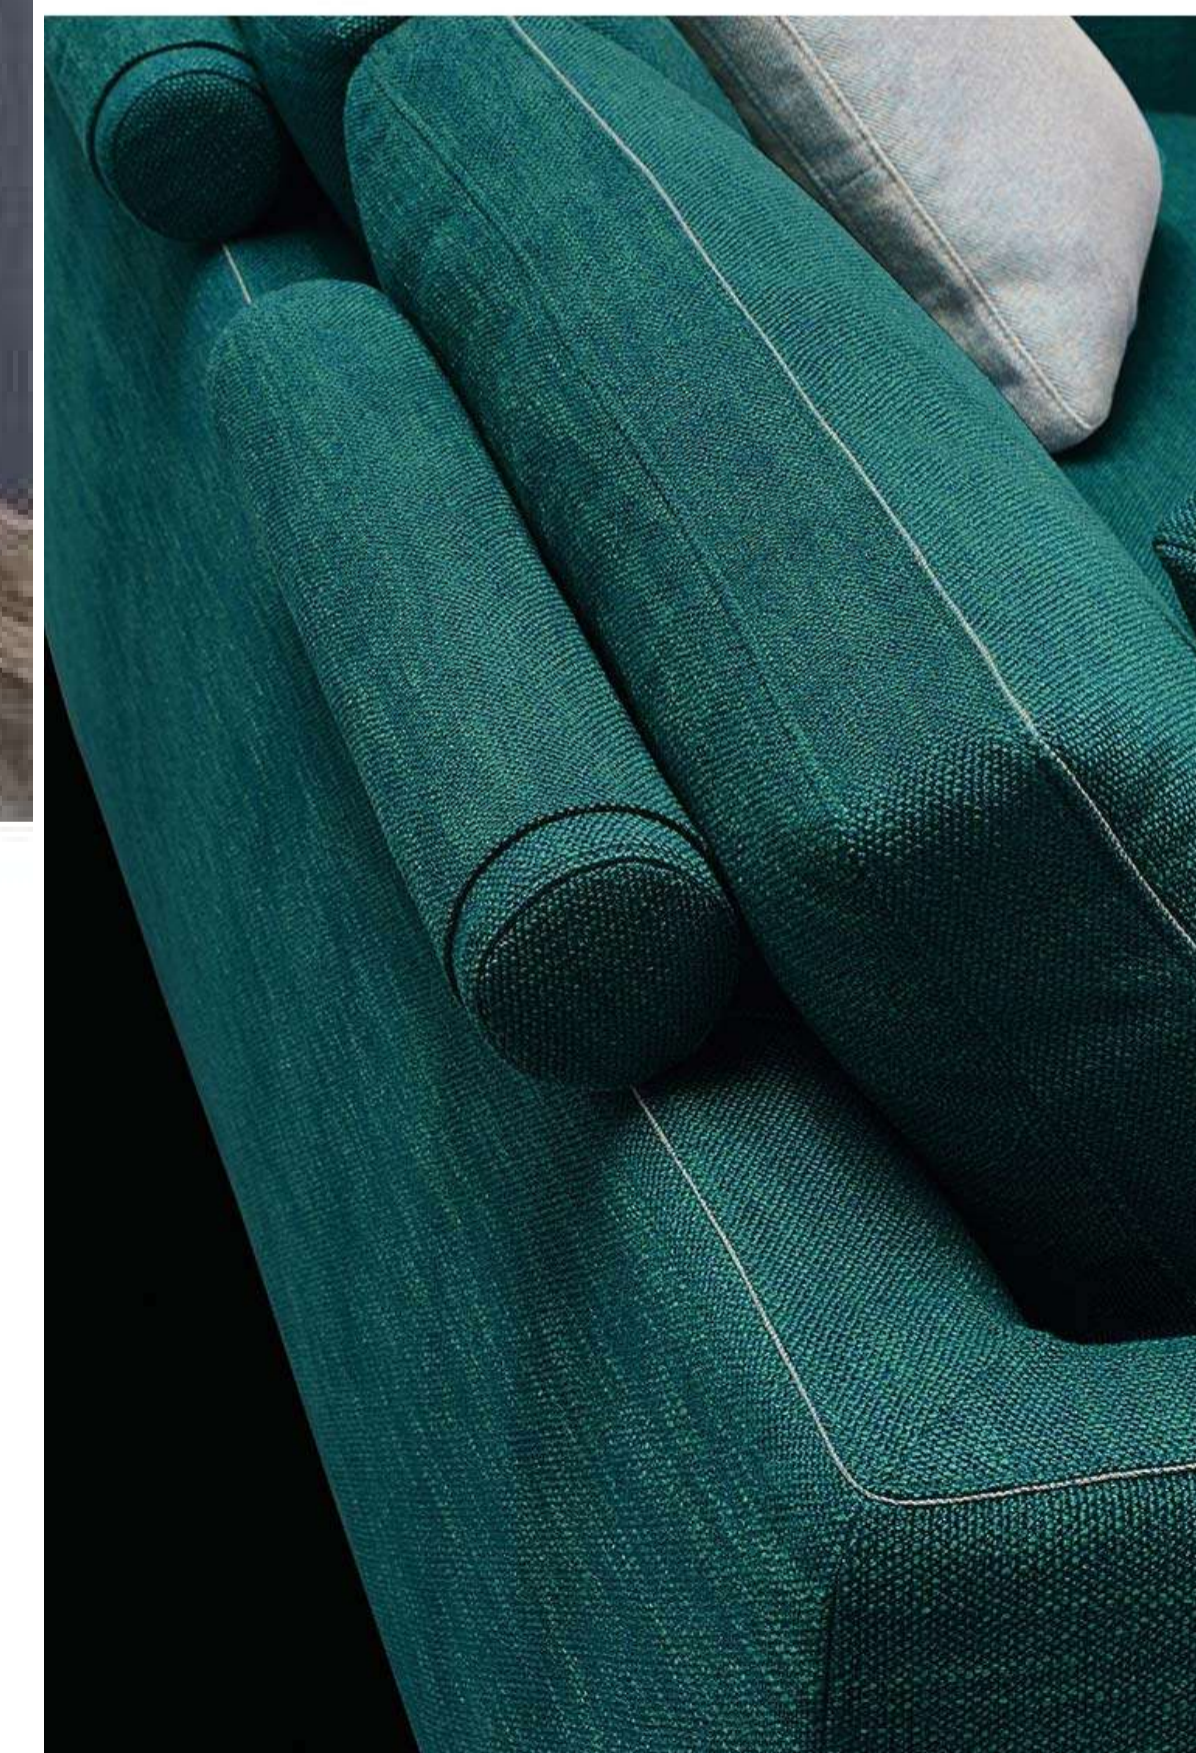

CL1001

HIGH QUALITY

SIZE:
2140*900*620