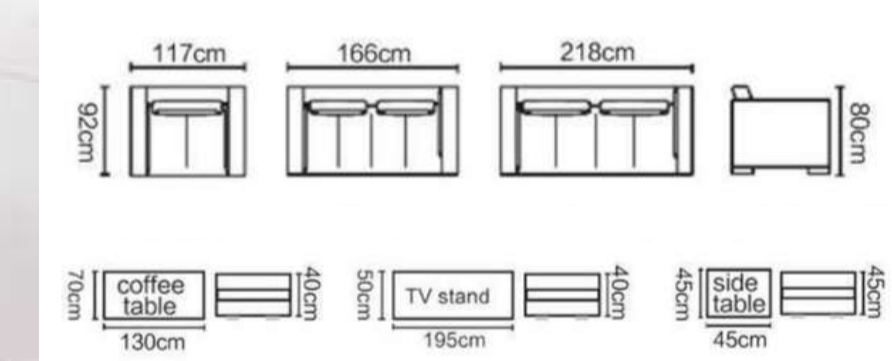

CLASSIC CHESTERFIELD

With Or Without
Diamond Decoration
&
With Solid Wood
Legs

CL914