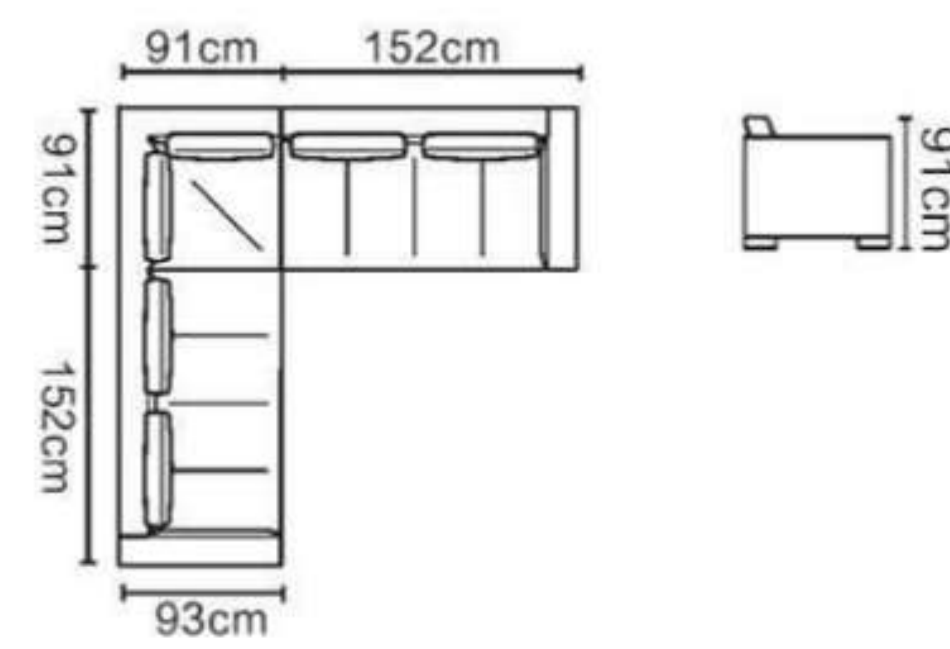

With Coffee Table
&
Side Tables

CL901

CL902

CL903

CL904

UP TO DATE

CHESTERFIELD
DESIGN

CL905

CL906

CL907

- 1 SEATER: 114*88*75
- 2 SEATER: 163*88*75
- 3 SEATER: 210*88*75

Because furniture's each detail carefully designs presents the style which one kind is in sole possession, is representing the master to the noble quality life pursue.