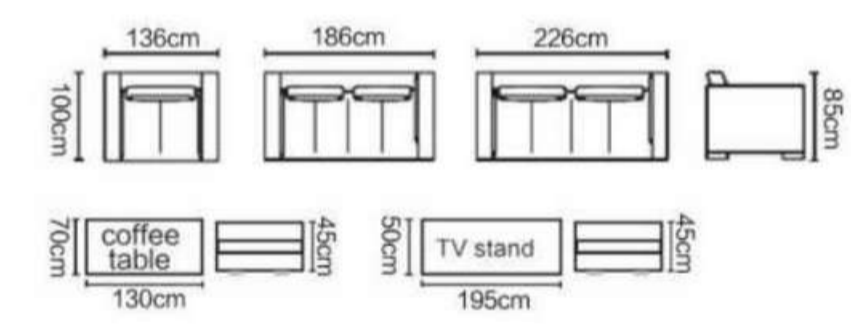

DELUXE AND EXQUISITE

CL1104