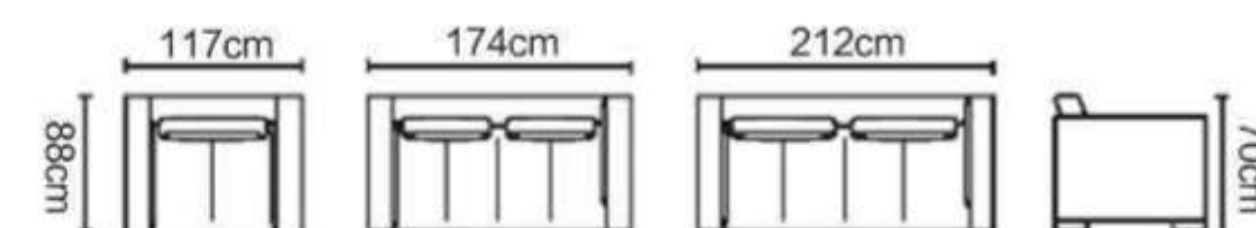

With Coffee Table
&
Side Tables

CL901

CL902

CL903

CL904

UP TO DATE

CHESTERFIELD
DESIGN

CL905

CL906

CL907

- 1 SEATER: 114*88*75
- 2 SEATER: 163*88*75
- 3 SEATER: 210*88*75

Because furniture's each detail carefully designs presents the style which one kind is in sole possession, is representing the master to the noble quality life pursue.

CL908

CL909

CHESTERFIELD

WITH GOLD
OR
SILVER
METAL LEGS

CL916

1 SEATER: 125*104*85
2 SEATER: 185*104*85
3 SEATER: 245*104*85

CL910

CL910L