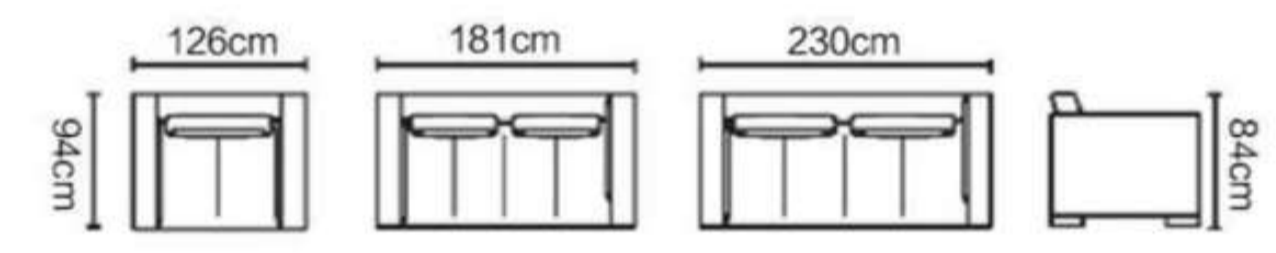

With Coffee Table
&
Side Tables

CL901

CL902

CL903

CL904

UP TO DATE

CHESTERFIELD
DESIGN

CL905

CL906

CL907

- 1 SEATER: 114*88*75
- 2 SEATER: 163*88*75
- 3 SEATER: 210*88*75

Because furniture's each detail carefully designs presents the style which one kind is in sole possession, is representing the master to the noble quality life pursue.