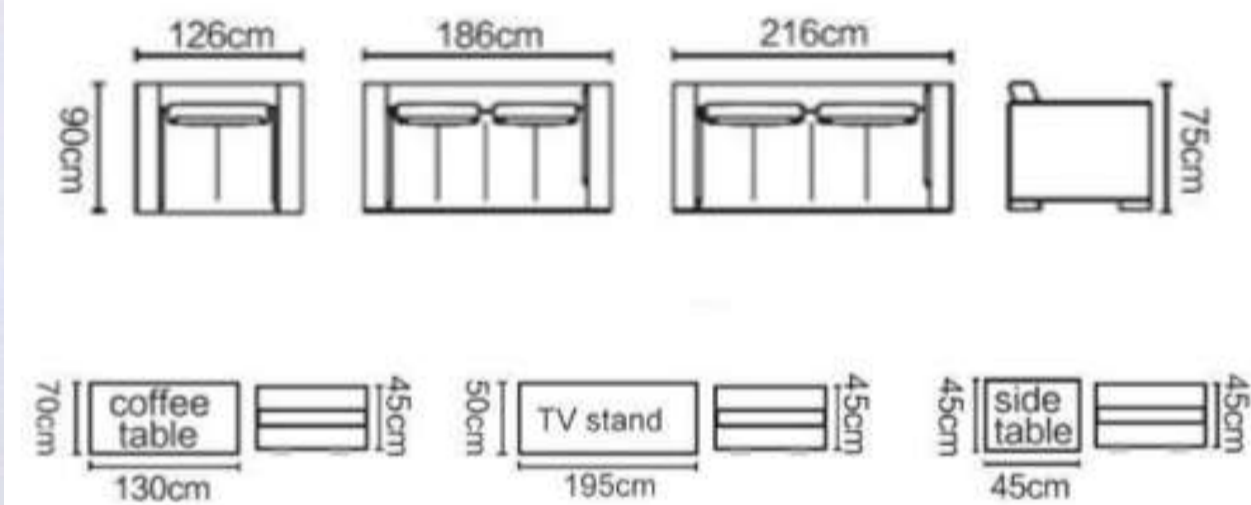

CHESTERFIELD SET

With Coffee Table
&
Side Tables

CL901