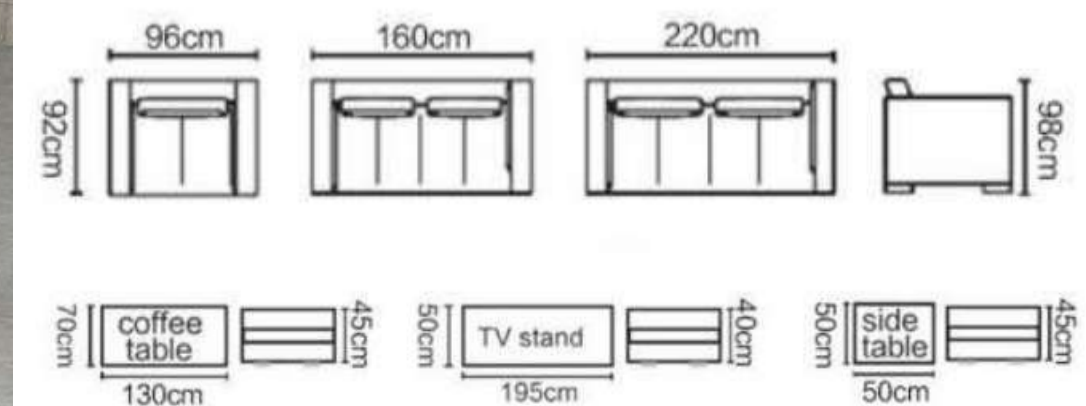

**FABRIC & LEATHER
ARE AVAILIABLE**

CL926

**WITH SOFT & COMFORTABLE
SITTING CUSHION &
PILLOWS**

1 SEATER: 100*93*88

2 SEATER: 160*93*88

3 SEATER: 196*93*88

CL1102

CL1103