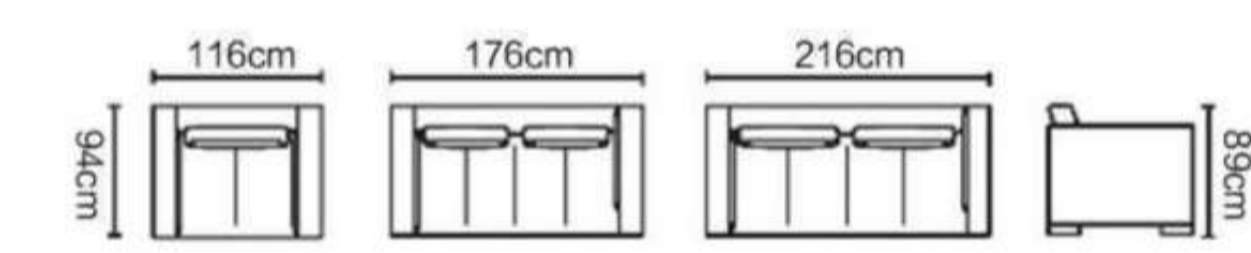

TUFTED SOFA

WITH
NAILHEAD
DECORATION

CL912