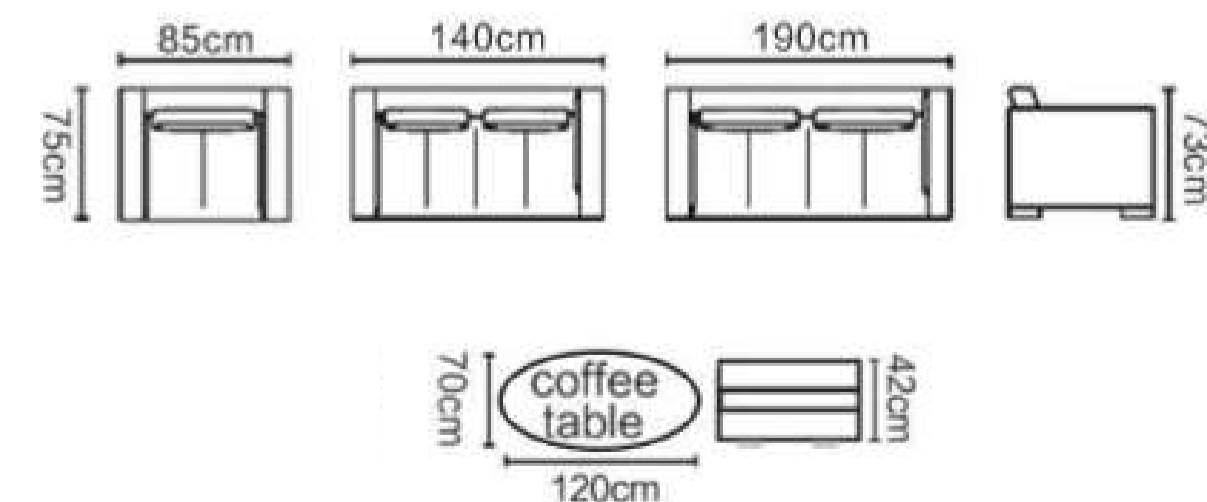

CL1127

ELEGANT

METAL FRAME
SOFA SET
WITH
COFFEE TABLE