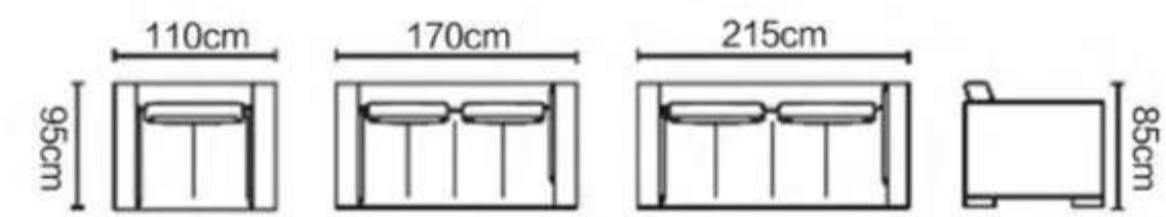

CL906

CL907

- 1 SEATER: 114*88*75
- 2 SEATER: 163*88*75
- 3 SEATER: 210*88*75

Because furniture's each detail carefully designs presents the style which one kind is in sole possession, is representing the master to the noble quality life pursue.