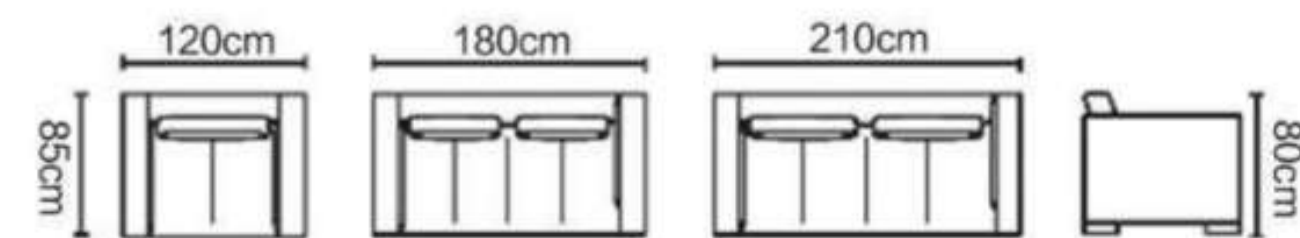

With Coffee Table
&
Side Tables

CL901

CL902

CL903

CL904

UP TO DATE

CHESTERFIELD
DESIGN

CL905

CL906

CL907

- 1 SEATER: 114*88*75
- 2 SEATER: 163*88*75
- 3 SEATER: 210*88*75

Because furniture's each detail carefully designs presents the style which one kind is in sole possession, is representing the master to the noble quality life pursue.