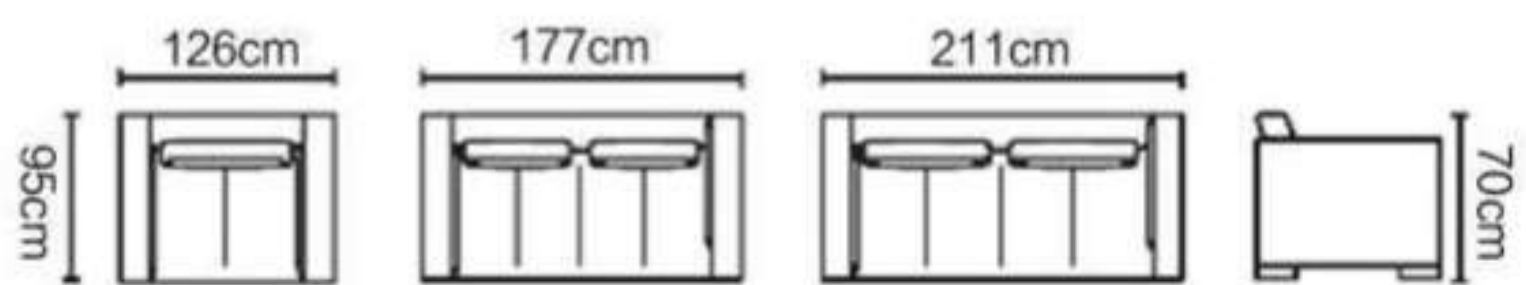

CL906

CL907

- 1 SEATER: 114*88*75
- 2 SEATER: 163*88*75
- 3 SEATER: 210*88*75

Because furniture's each detail carefully designs presents the style which one kind is in sole possession, is representing the master to the noble quality life pursue.

CL908

CL909

CHESTERFIELD

WITH GOLD
OR
SILVER
METAL LEGS

CL916

1 SEATER: 125*104*85
2 SEATER: 185*104*85
3 SEATER: 245*104*85

CL910

CL910L