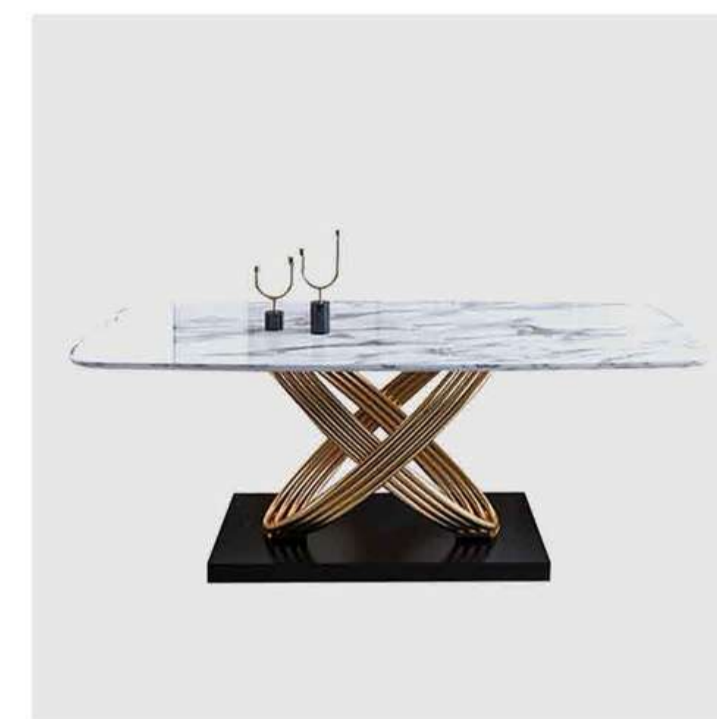

Item No. **CL486** Master Pack/PCS
Product Dimension (CM) 130x80x76 160x90x76 140x80x76 180x90x76
Carton Dimension (cm)
20' GP/PCS 40' HQ/PCS