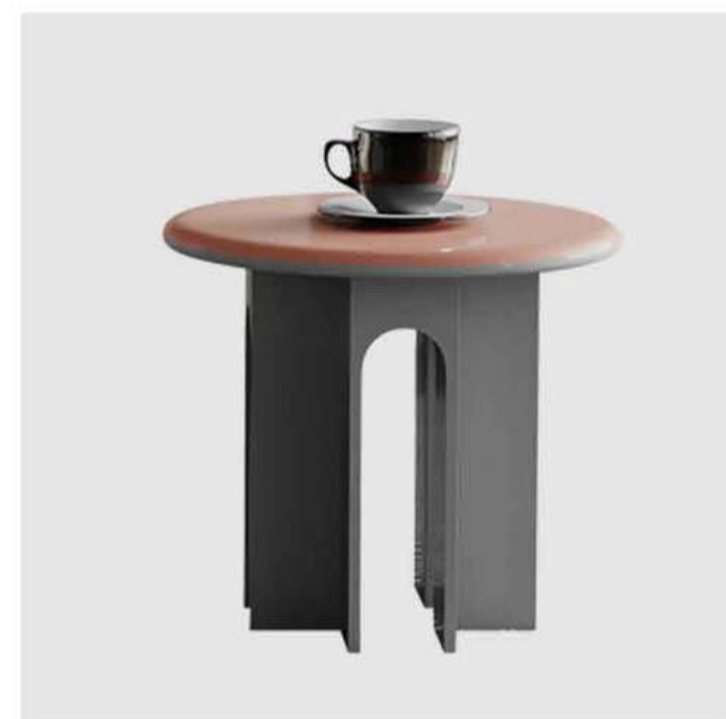

Item No. **CL478H** Master Pack/PCS
Product Dimension (CM) ϕ 50x44
Carton Dimension (cm) 40' HQ/PCS
20' GP/PCS