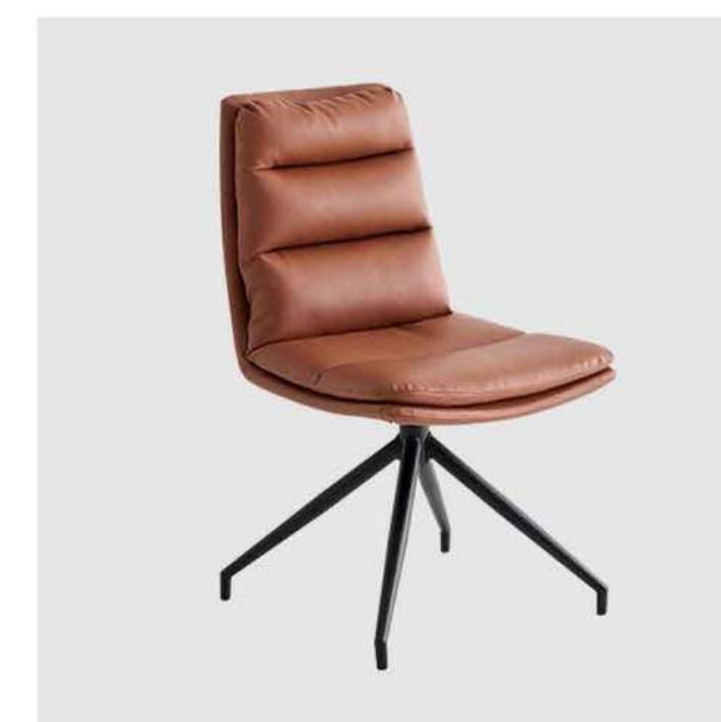

Item No. **CL717** Master Pack/PCS
Product Dimension (CM) **47x47x92** Carton Dimension (cm)
20' GP/PCS 40' HQ/PCS