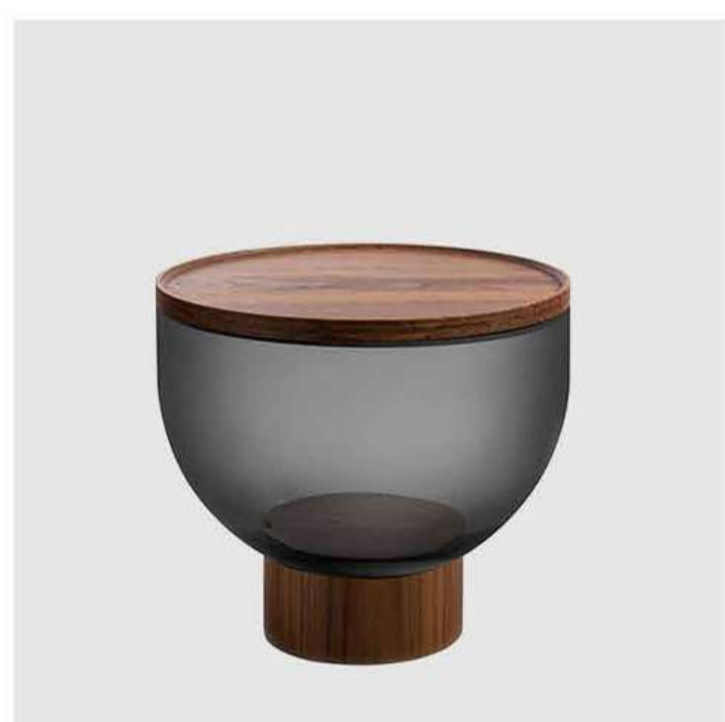

Item No. **CL459B** Master Pack/PCS
Product Dimension (CM) **80x42x25** Carton Dimension (cm)
20' GP/PCS 40' HQ/PCS