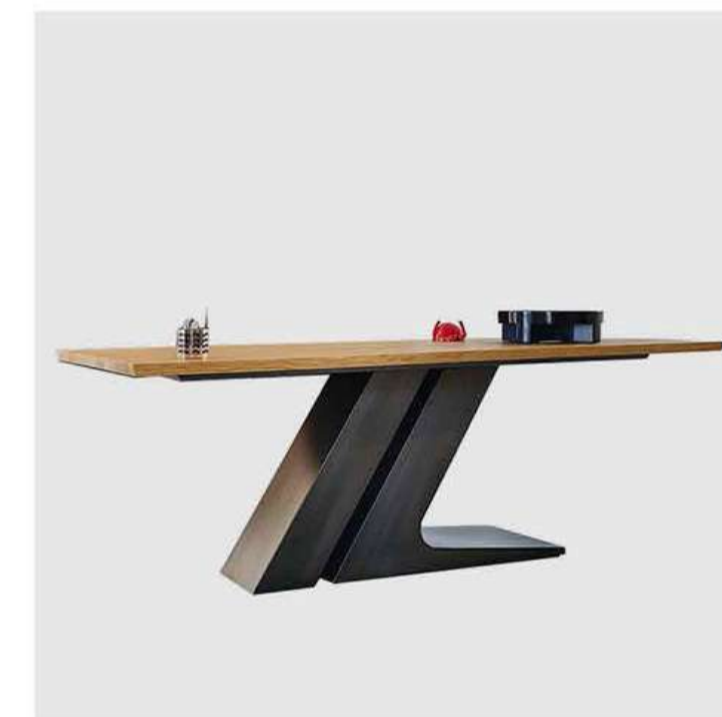

Item No. **CL701** Master Pack/PCS
Product Dimension (CM) 140x70x75 180x80x75 160x70x75 200x80x75
20' GP/PCS 40' HQ/PCS