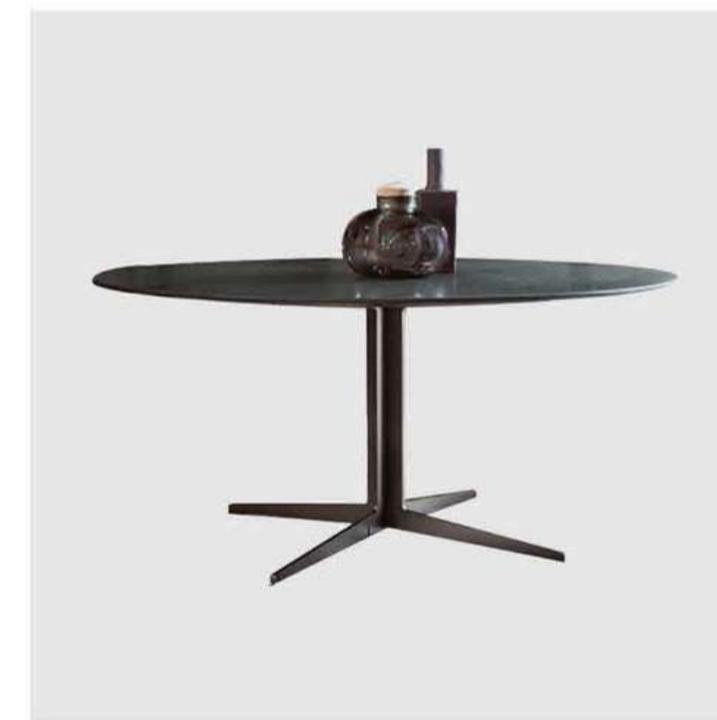

Item No. **CL489** Master Pack/PCS
Product Dimension (CM) ϕ 120x75 ϕ 150x75 ϕ 130x75 ϕ 160x75
Carton Dimension (cm)
20' GP/PCS 40' HQ/PCS