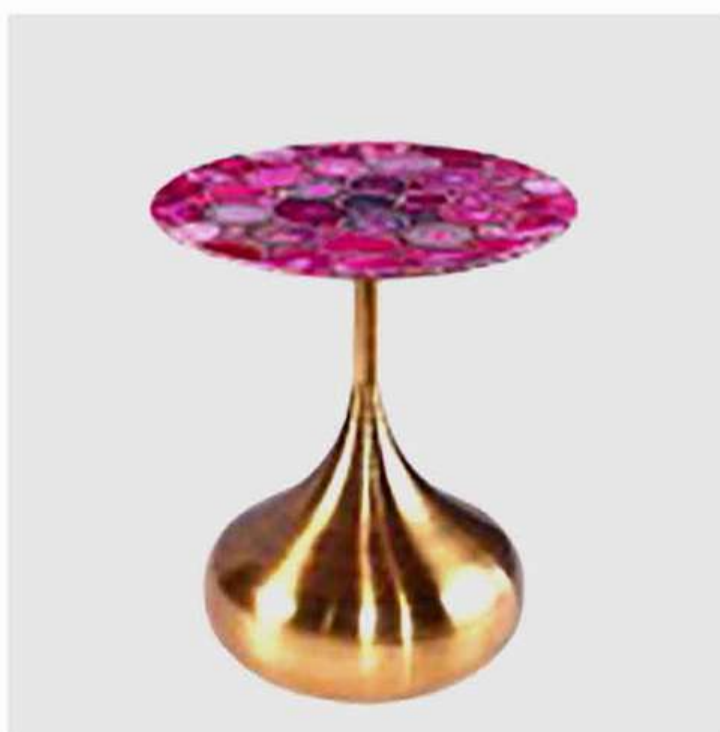

Item No. **CL441** Master Pack/PCS
Product Dimension (CM) **40x53**
Carton Dimension (cm)
20' GP/PCS 40' HQ/PCS